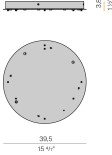

PANZERI

Brooklyn Round

Accessories / power supply and fixing

XM23101.538.0099

Canopy for power supply with 8 outputs and to join 7 steel cables, for up to 8 Brooklyn Round models maximum.