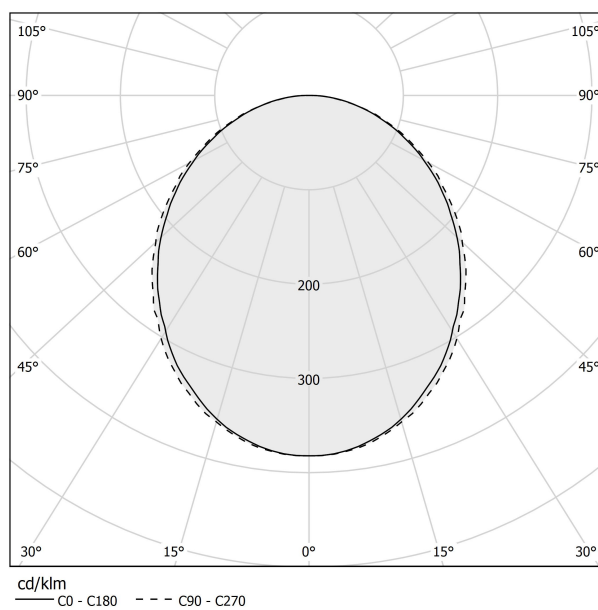

Polar diagram