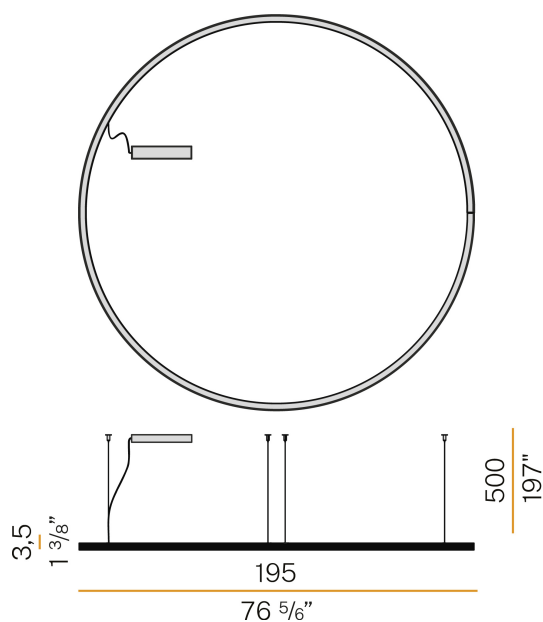

PANZERI

Brooklyn Round

220-240V AC dimmable (DALI/Push DIM)

L23201.360.0402

● white

Data sheet

CODE	L23201.360.0402
SYSTEM POWER CONSUMPTION	109W
EFFICACY	54.4lm/W
LIGHT SOURCE	LED
LIGHT SOURCE LIFETIME	L80 (B20) 80.000h
COLOUR TEMPERATURE	3000K Ra>90
LIGHT DISTRIBUTION	diffused
POWER SUPPLY	220-240V AC
FREQUENCY	50/60Hz
ELECTRICAL CONFIGURATION	dimmable (DALI/Push DIM)
DRIVER	integrated included
NOMINAL LUMINOUS FLUX	13680lm
LUMEN OUTPUT	5931lm
EFFICIENCY	43.4%
WEIGHT	5.78 Kg
PROTECTION DEGREE	IP40
COLOUR TOLLERANCES	SDCM 3
GLOW WIRE TEST PERFORMANCE	850°
PACKING DIMENSIONS	200,0 x 200,0 x 11,0 cm

Suspension lighting fixture for interiors, with direct light emission. Bended extruded aluminium structure in white, black or mat brass polyacrylic paint. Extruded polycarbonate diffuser with opaline finish. Suspension kit with griplocks and 5m (196,9") long steel cables. 5m (196,9") long power cable in transparent PVC. Power canopy with pickled sheet metal ceiling bracket and covering in white polyacrylic paint.

Technical drawing

Polar diagram

PANZERI

Brooklyn Round

Accessories / power supply

XM150/24 DIM

LED driver, 150W 24V DC, DALI/Push DIM dimmable.

PANZERI

XM231/23201L

Plate for multiple suspensions.